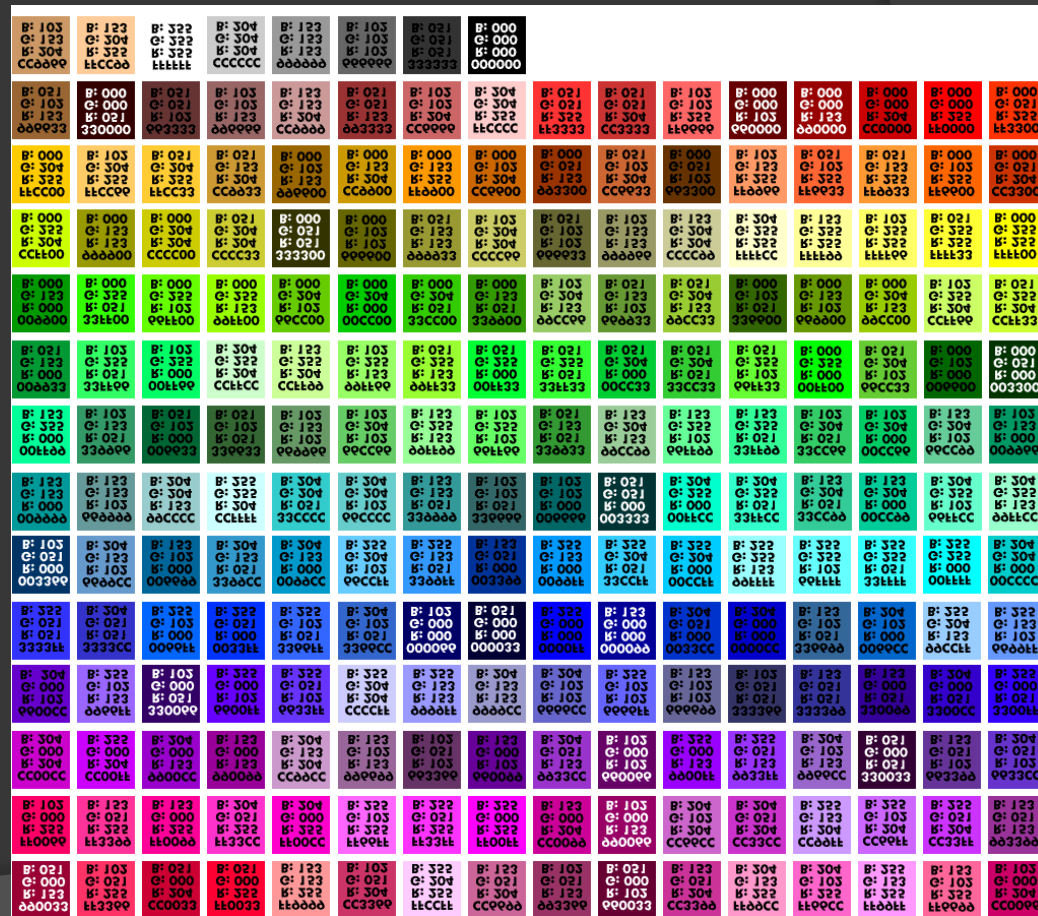

Hexidecimal Codes

- In HTML, colors are represented by 6-digit codes (R, G, & B each get 2 digits)

Color	Color HEX	Color RGB
	#000000	rgb(0,0,0)
	#FF0000	rgb(255,0,0)
	#00FF00	rgb(0,255,0)
	#0000FF	rgb(0,0,255)
	#FFFF00	rgb(255,255,0)
	#00FFFF	rgb(0,255,255)
	#FF00FF	rgb(255,0,255)
	#C0C0C0	rgb(192,192,192)
	#FFFFFF	rgb(255,255,255)

Browser-Safe color palette

- Used when most users had 8-bit (256 color) monitors

- History

Color Scheme Designer

- colorschemedesigner.com shows harmonies on the color wheel & shows how your colors appear to color blind users

The screenshot displays the Color Scheme Designer web application. At the top, a navigation bar includes links for 'Undo', 'Redo', 'Random', 'Colorblind', 'Color space', 'Export', and 'Help'. The main header reads 'Color Scheme Designer' with a copyright notice '2002-2010 © Petr Stanicek • Version 3.5 • NEWS'. Below the header, there are six circular icons representing different color schemes: 'mono', 'complement', 'triad', 'tetrad', 'analogic', and 'accented analogic'. A horizontal bar shows a color palette with four swatches: a dark blue, a medium blue, a light blue, and a yellow. Below this bar, the 'Scheme ID' is listed as '3Q21Tw0w0w0'. On the right side, a vertical banner promotes 'CREATE FREE STUNNING WEBSITES GO >>'. The central area features a color wheel with 'warm' and 'cold' labels. The wheel shows a selected color at 243° hue, which is opposite to the current color. The RGB values for the selected color are R: 7 %, G: 23 %, B: 67 %, and the hex code is '133AAC'. Below the wheel are buttons for 'Hues', 'Adjust Scheme', and 'Color List'. To the right of the wheel is a 'Preview' section showing a grid of color swatches in various shades of blue and yellow. At the bottom right, there are buttons for 'Light page example' and 'Dark page example', along with a 'Show sample text' link.